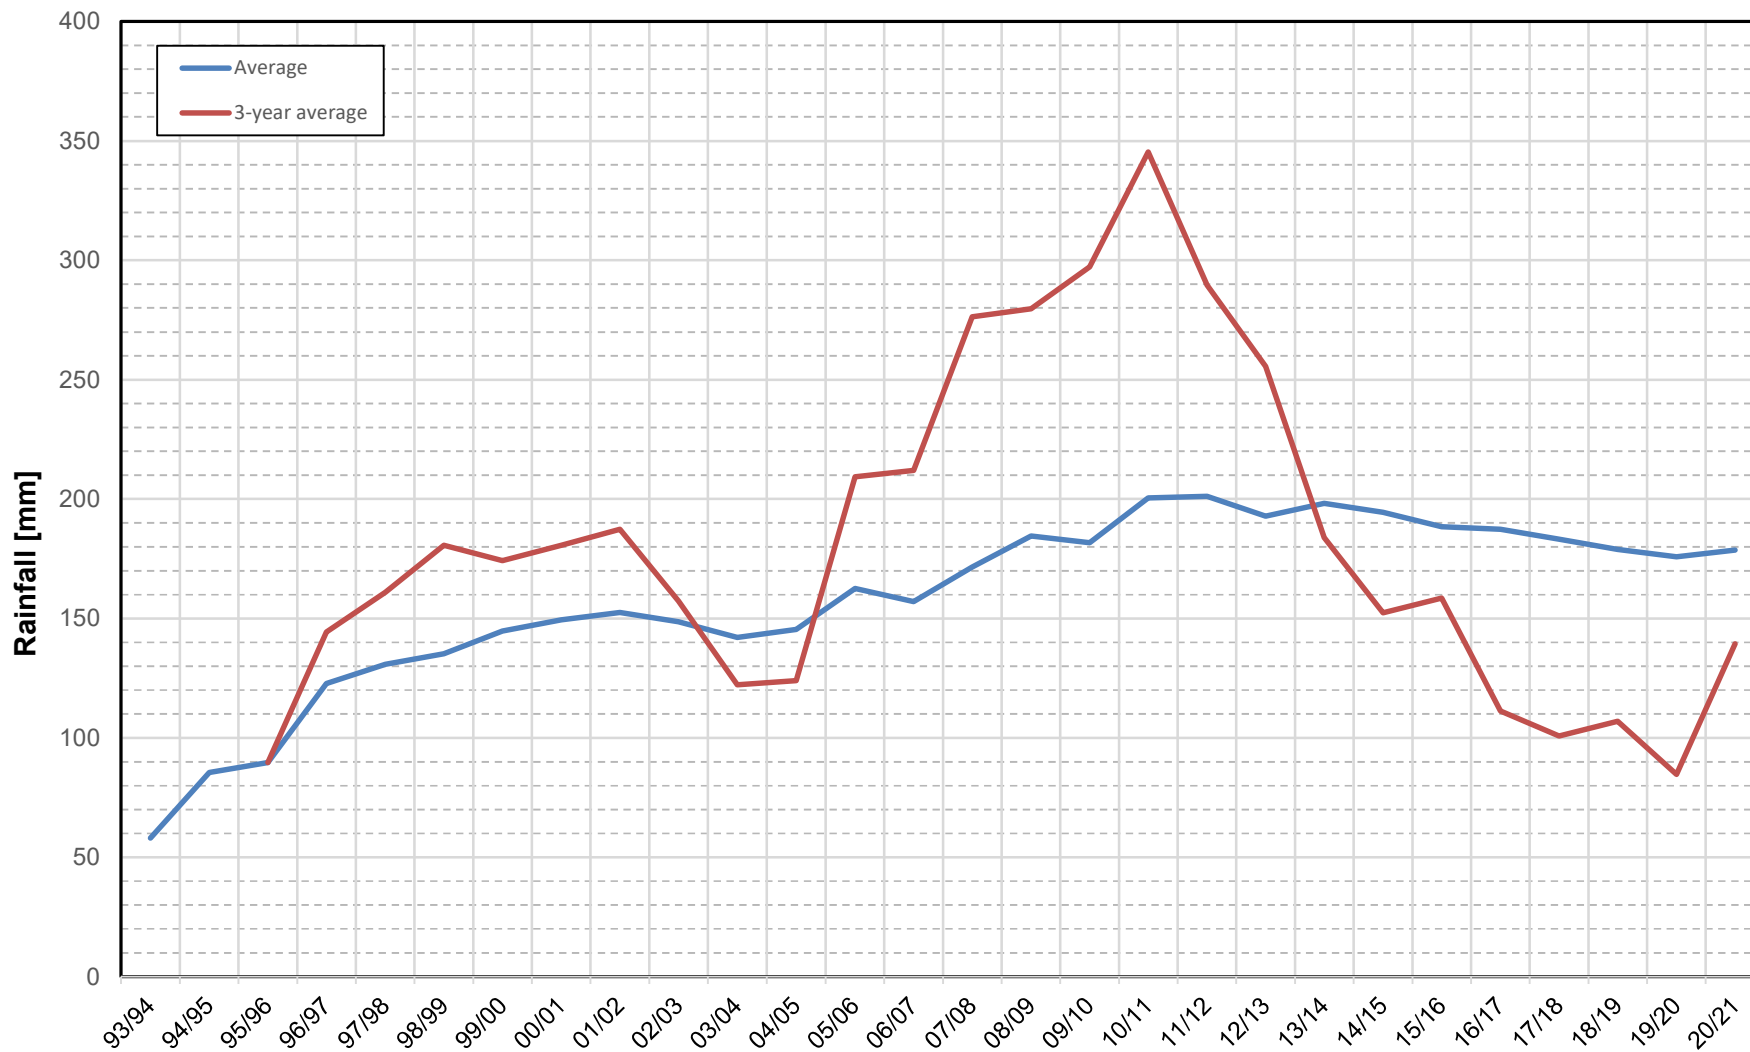

Seasonal rainfall

* up to 27 May 2021